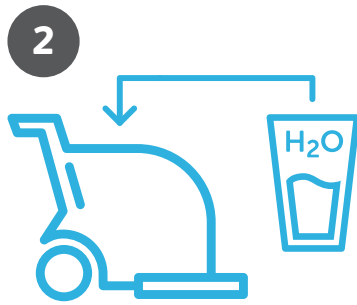

Daily Cleaning

General instructions for best results

Daily routine Twister™ Blue

Mount the pad colored side down.

Water only!

Daily cleaning routine.

Routines after cleaning

After each use, rinse the Twister™ pad.